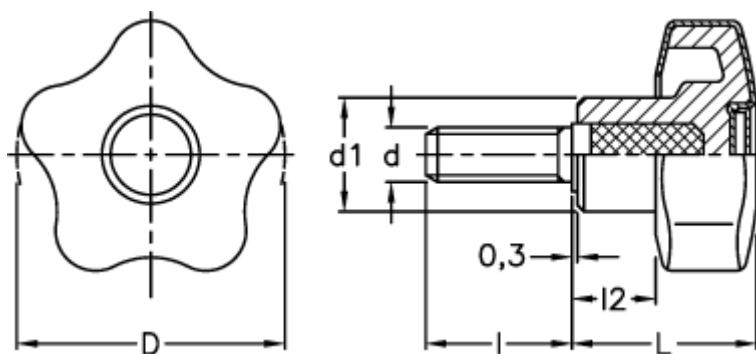

Article number: 23021699115

Description: E+G Lobe knobs

VCT.43 p-M8x16 SOFT C5 RAL5024 - blue cap

Measures

D	= 43
d1	= 17.0
d 6g	= M8
l	= 16
L	= 29.0
l2	= 11.0